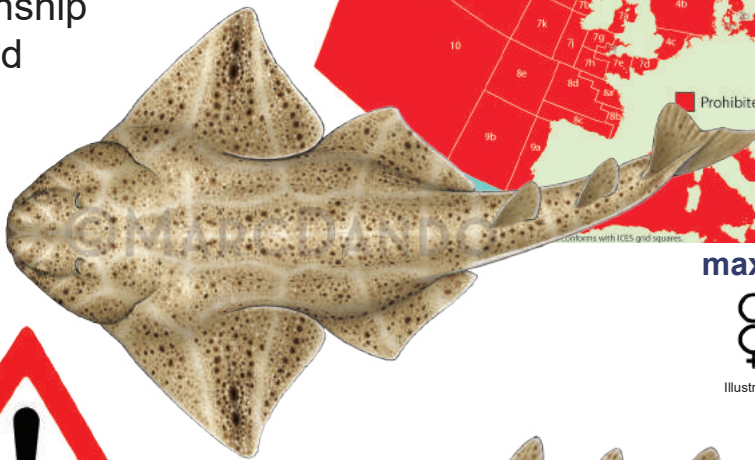

Designated a PROHIBITED SPECIES for all EU and third country vessels in EU waters.^{1,2}

It is PROHIBITED to:

- ▶ Target
- ▶ Retain
- ▶ Tranship
- ▶ Land

max length:

♂ 183cm
♀ 244cm

Illustrations © Marc Dando